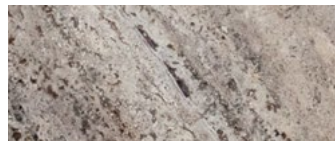

#### FINITURE DISPONIBILI/AVAILABLE FINISHES

marmo Bianco Gioia lucido  
glossy Bianco Gioia marble

marmo Grand Antique D'Aubert  
spazzolato  
brushed Grand Antique D'Aubert marble

marmo Travertino Silver stuccato con  
resina trasparente e finitura spazzolata  
Travertino Silver marble filled with  
transparent resin and brushed finish