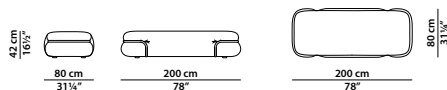

68x25 h24 – 26½ x 9¾ h9¼"

Cuscino schienale
Back cushion