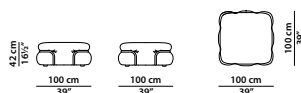

#### FINITURE DISPONIBILI/AVAILABLE FINISHES

metallo brunito spazzolato a mano  
hand-finished burnished metal

metallo cromato lucido  
glossy chromed metal

---

100 x 100 h42 cm – 39 x 39 h16½"

Pouf.

---

80 x 200 h42 cm – 78 x 31¼ h16½"

Dormeuse.

---

68x25 h24 – 26½ x 9¾ h9¼"

Cuscino schienale  
Back cushion